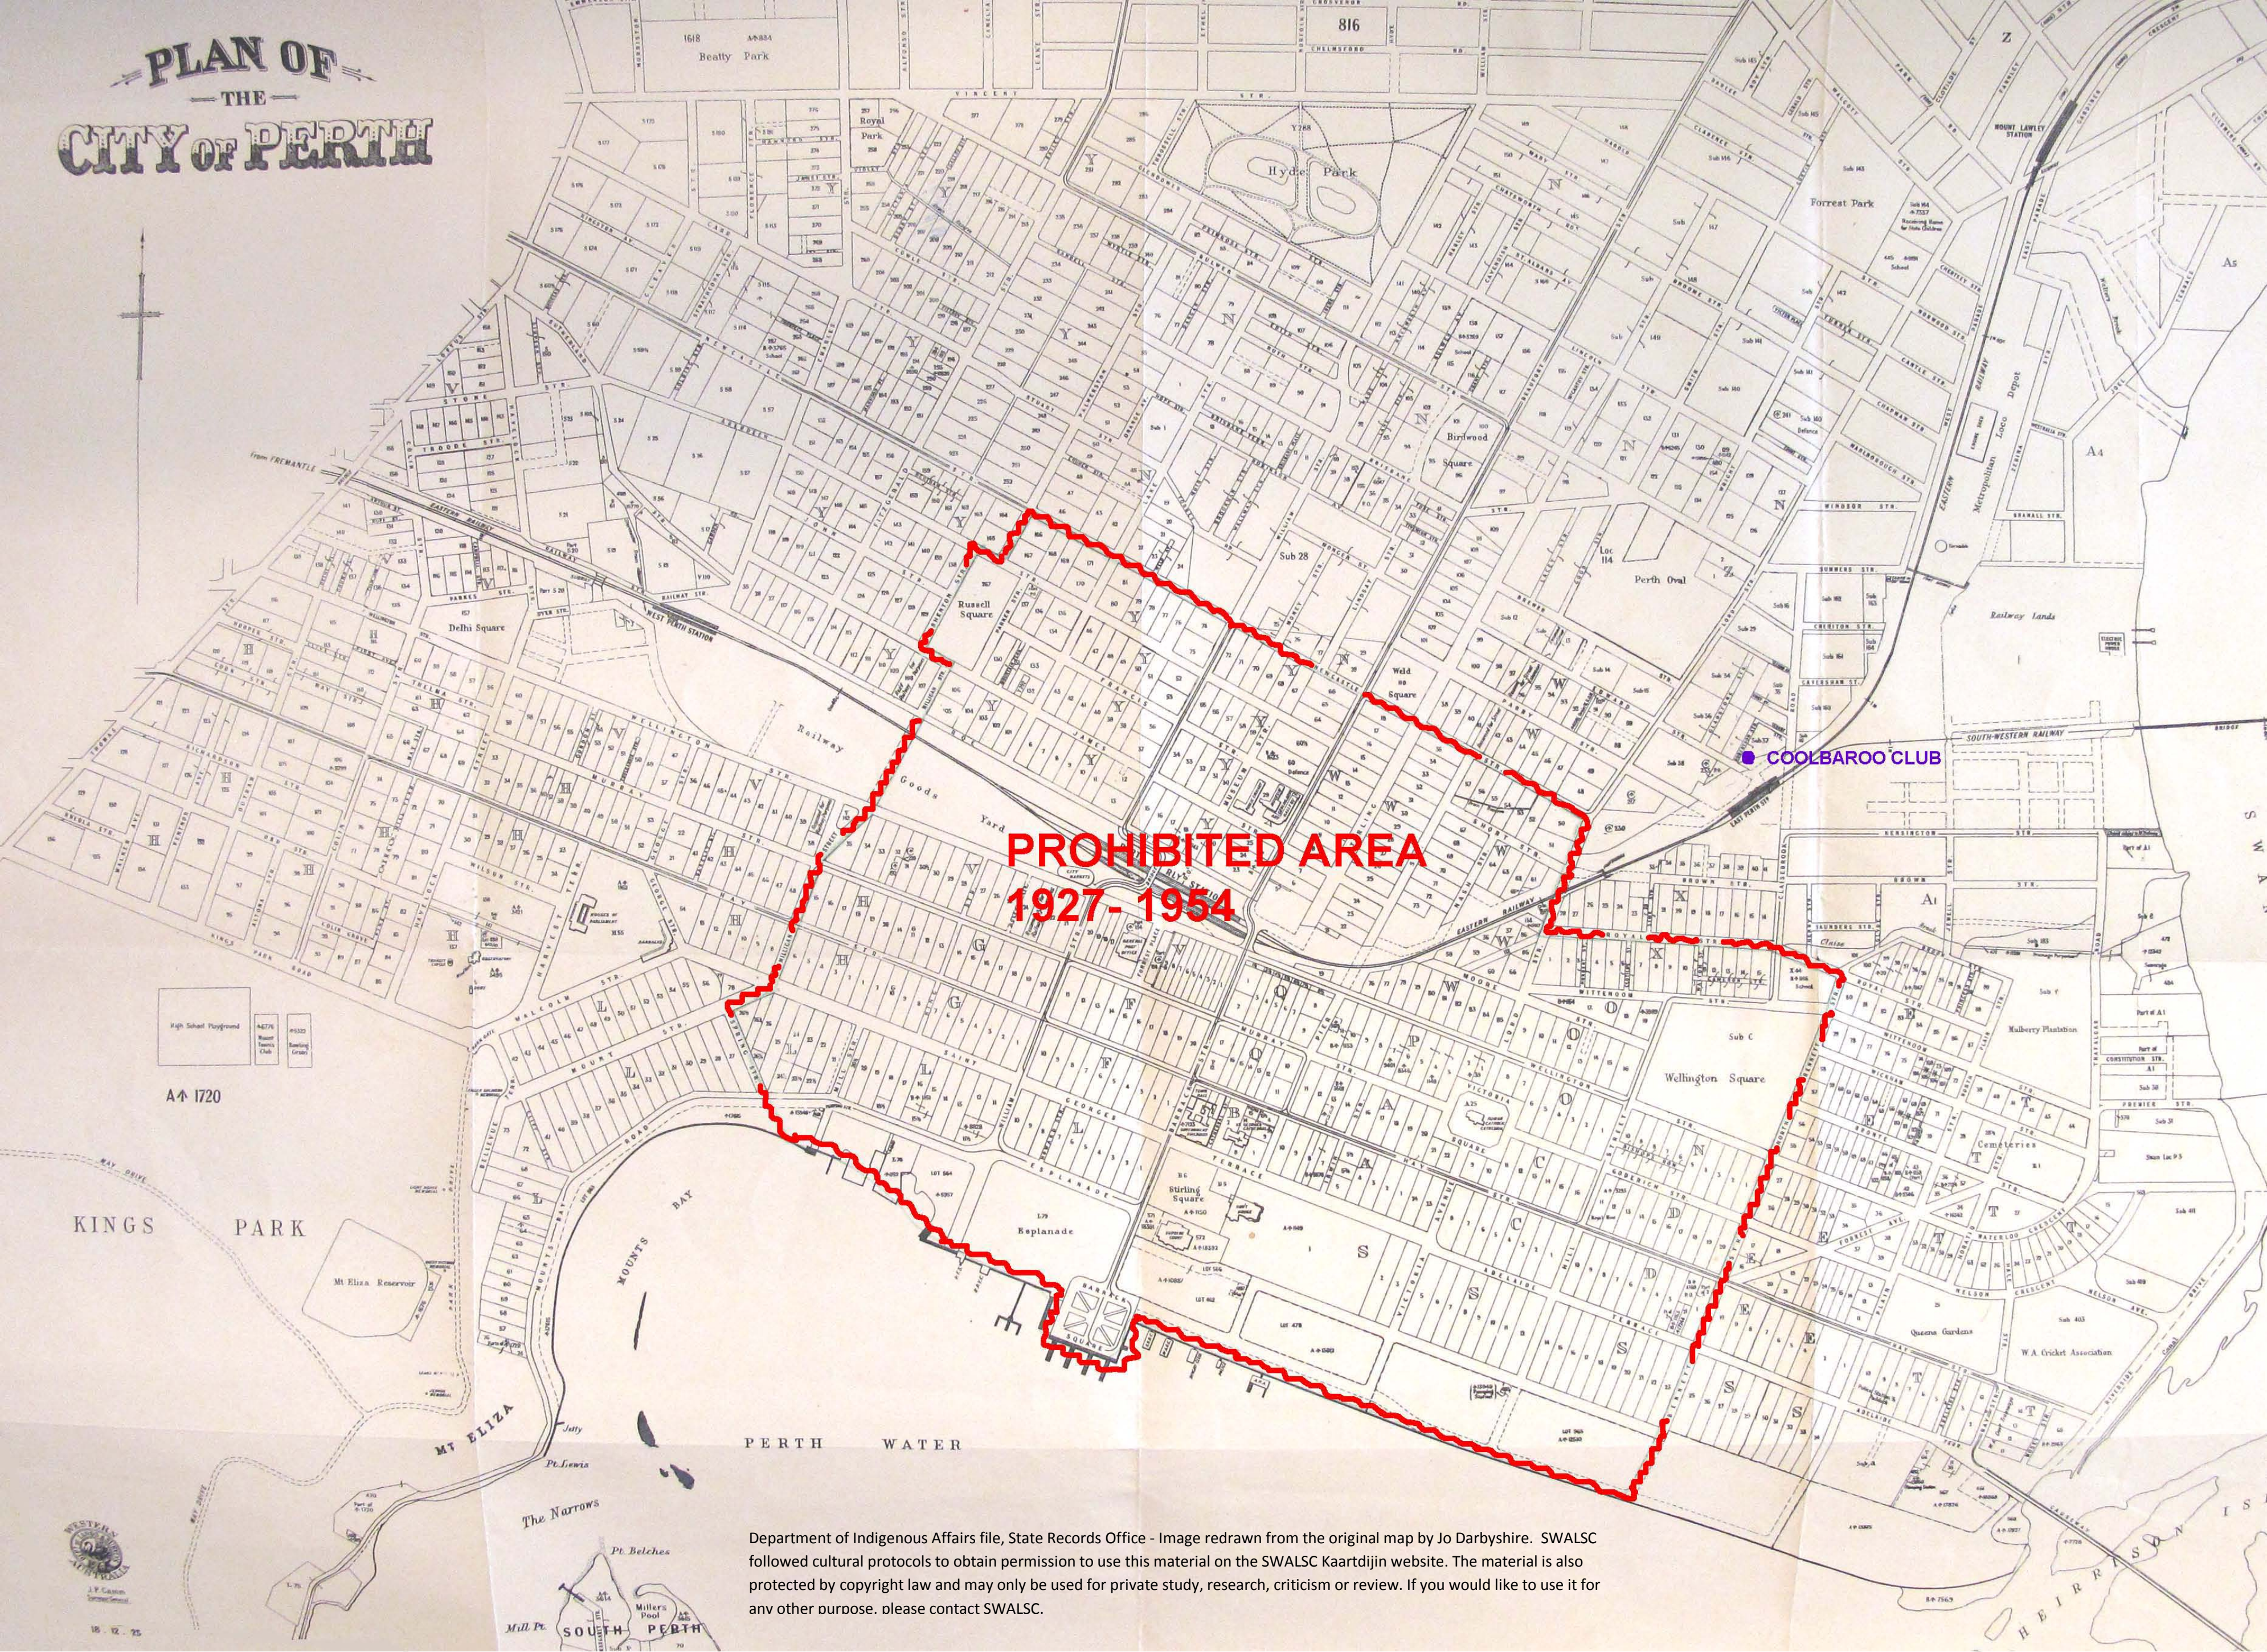

# PLAN OF THE CITY OF PERTH

**PROHIBITED AREA  
1927-1954**

**COOLBAROO CLUB**

Department of Indigenous Affairs file, State Records Office - Image redrawn from the original map by Jo Darbyshire. SWALSC followed cultural protocols to obtain permission to use this material on the SWALSC Kaartdijin website. The material is also protected by copyright law and may only be used for private study, research, criticism or review. If you would like to use it for any other purpose, please contact SWALSC.